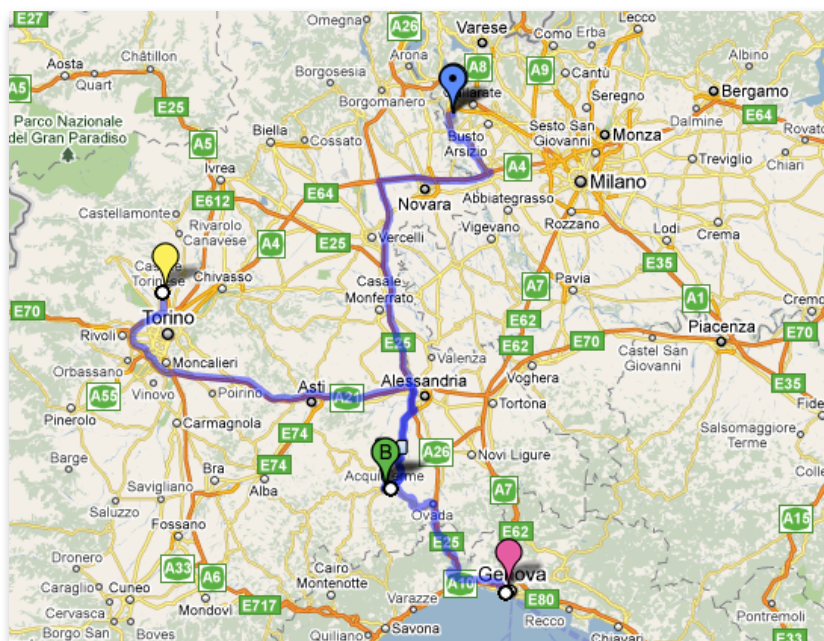

## Travel Information

### Reaching the meeting location Acqui Terme:

Acqui Terme is a small town located in south-west Piedmont. The nearest airport is C. Colombo Genoa Airport, other close airports are Turin Caselle and Milan Malpensa airports.

### By car

From Genova – Highway A26 direction Alessandria/Gravellona Toce - exit Ovada follow the road sign to Acqui Terme.

From Turin - Highway A21 (Torino- Piacenza) direction Piacenza – exit A26 Alessandria Sud/ follow the road signs to Acqui Terme.

From Milan – Highway A7 direction Genova – then direction Torino exit Alessandria Est follow the road signs for Alessandria and Acqui Terme

We suggest to consult the website [www.viamichelin.com](http://www.viamichelin.com)