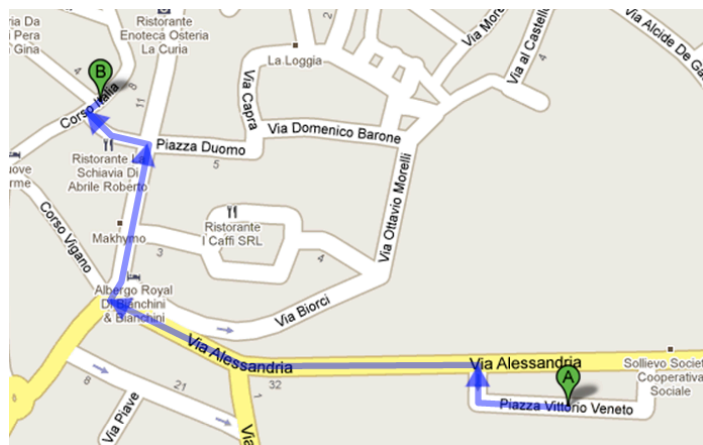

### Reaching the meeting location Acqui Terme:

Acqui Terme is a small town located in south-west Piedmont. The nearest airport is C. Colombo Genoa Airport, other close airports are Turin Caselle and Milan Malpensa airports.

### By car

From Genova – Highway A26 direction Alessandria/Gravellona Toce - exit Ovada follow the road sign to Acqui Terme.

From Turin - Highway A21 (Torino- Piacenza) direction Piacenza – exit A26 Alessandria Sud/ follow the road signs to Acqui Terme.

From Milan – Highway A7 direction Genova – then direction Torino exit Alessandria Est follow the road signs for Alessandria and Acqui Terme

We suggest to consult the website [www.viamichelin.com](http://www.viamichelin.com)

## Meeting location

The GRAND HOTEL NUOVE TERME is about 5 minutes walking from the train station